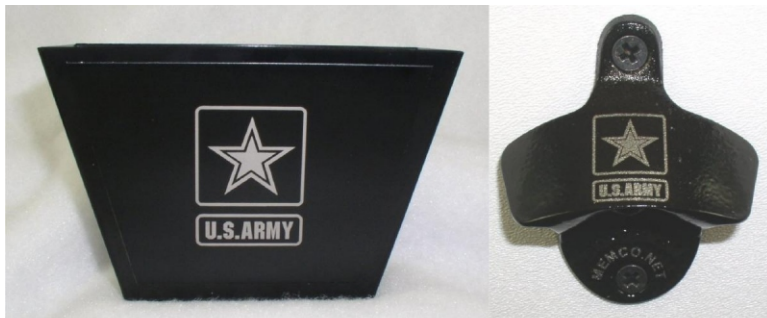

**Bottle Opener & Customized Capcatcher**  
We can customize capcatchers with engraved aluminum nameplates.  
Available colors: Black, Red and Blue. All lettering and graphics are silver.  
*NOTE: Aluminum nameplates should be used indoors only.*